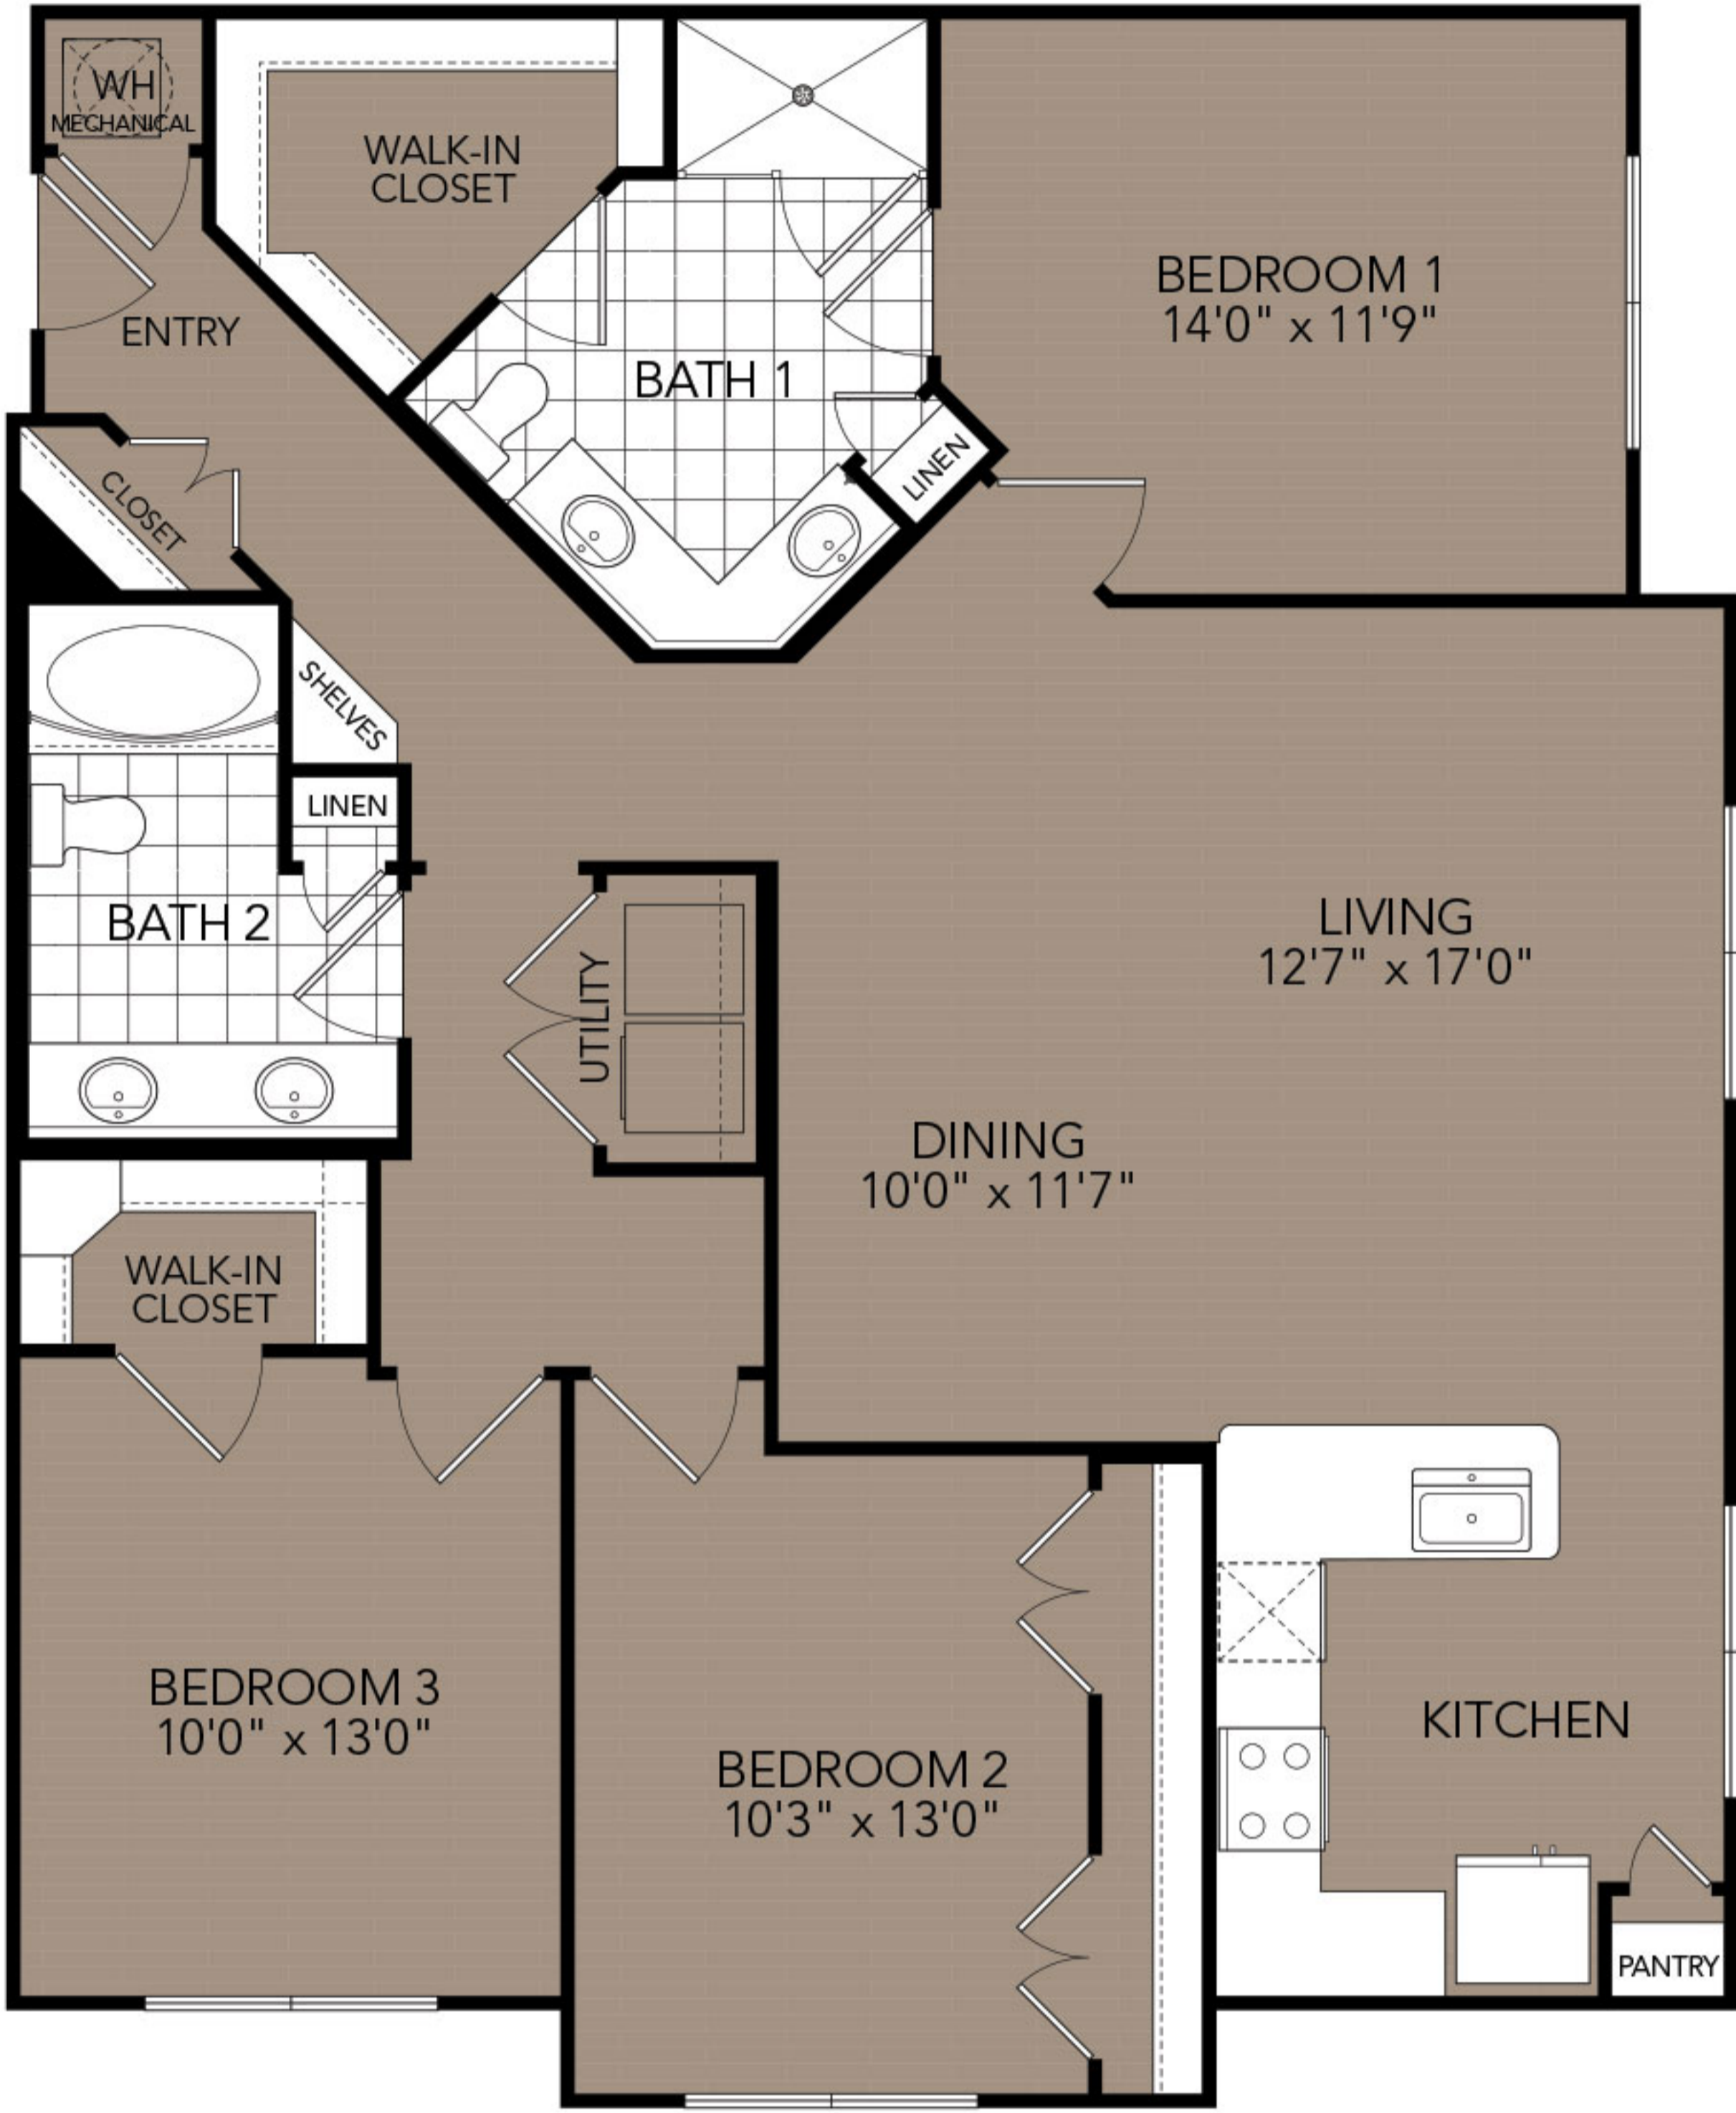

# DOMAIN

WEST

E1

3 Bed	Amenities:	Rent:
2 Bath		Deposit:
1451 Sq Ft		Fees:

*Floor plans are artist's rendering. All dimensions are approximate. Actual product and specifications may vary in dimension or detail. Not all features are available in every apartment. Prices and availability are subject to change. Please see a representative for details.*