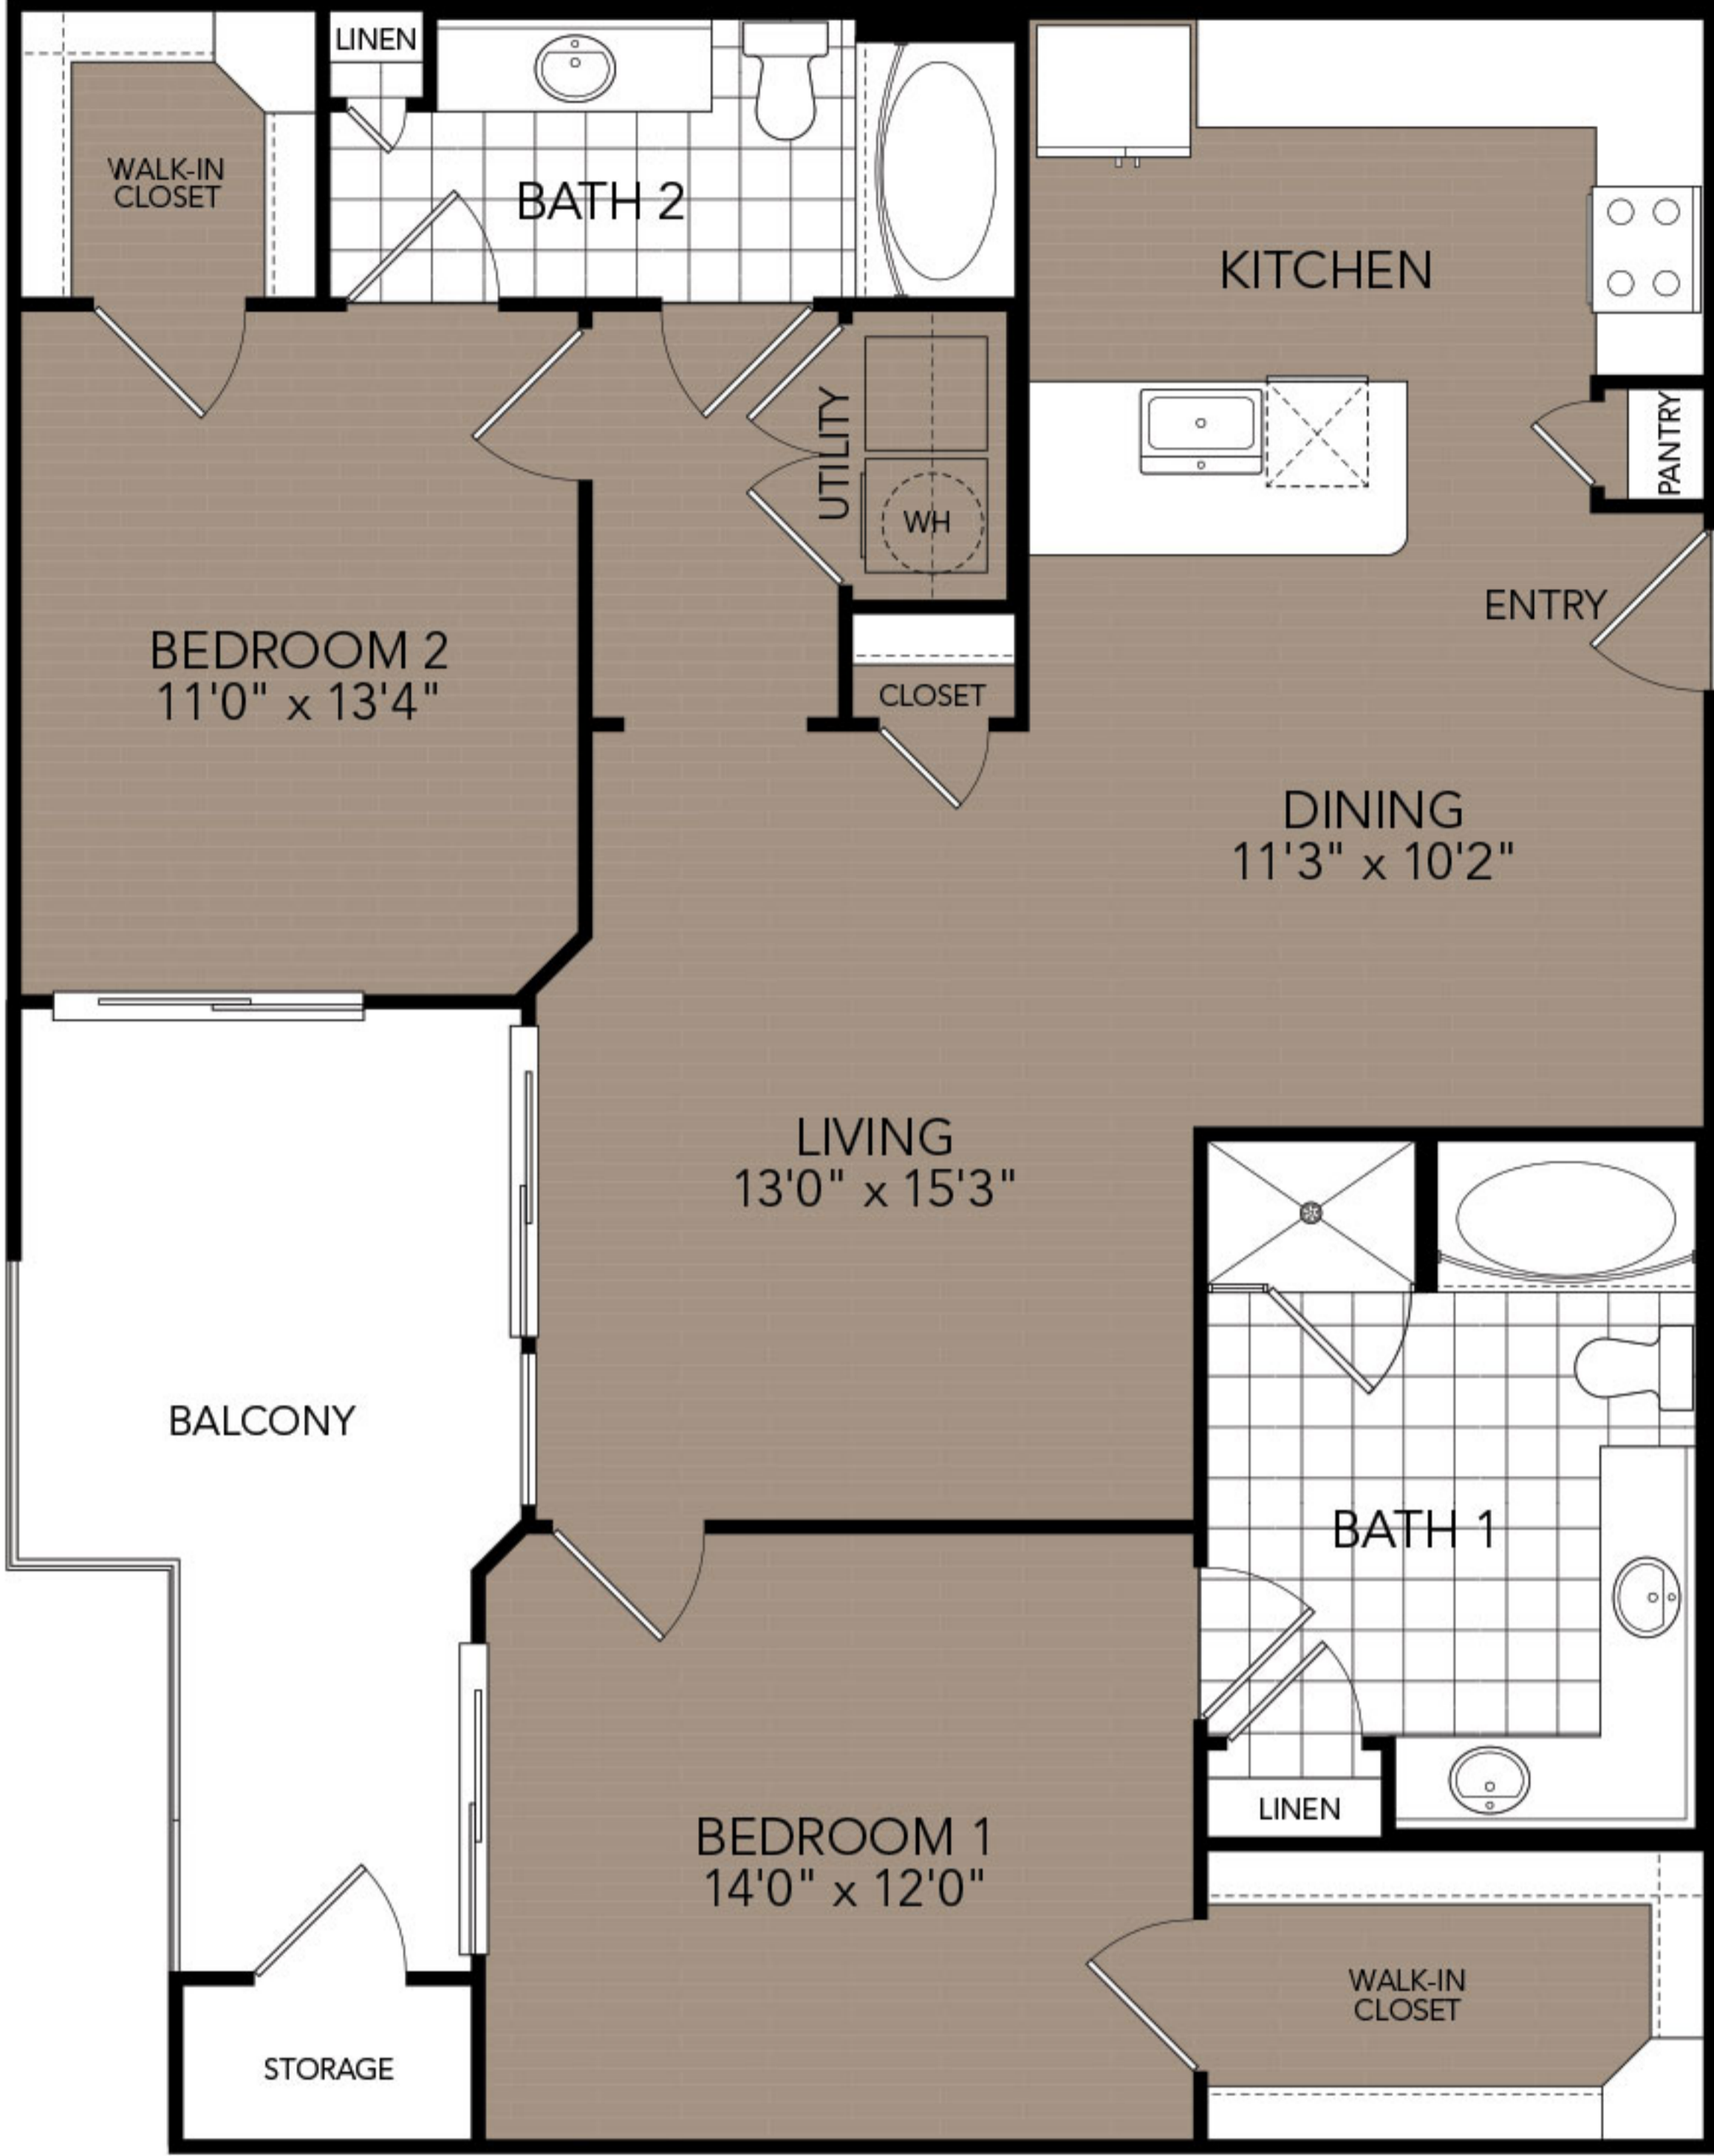

# DOMAIN

WEST

C2

|            |            |          |
|------------|------------|----------|
| 2 Bed      | Amenities: | Rent:    |
| 2 Bath     |            | Deposit: |
| 1233 Sq Ft |            | Fees:    |

*Floor plans are artist's rendering. All dimensions are approximate. Actual product and specifications may vary in dimension or detail. Not all features are available in every apartment. Prices and availability are subject to change. Please see a representative for details.*