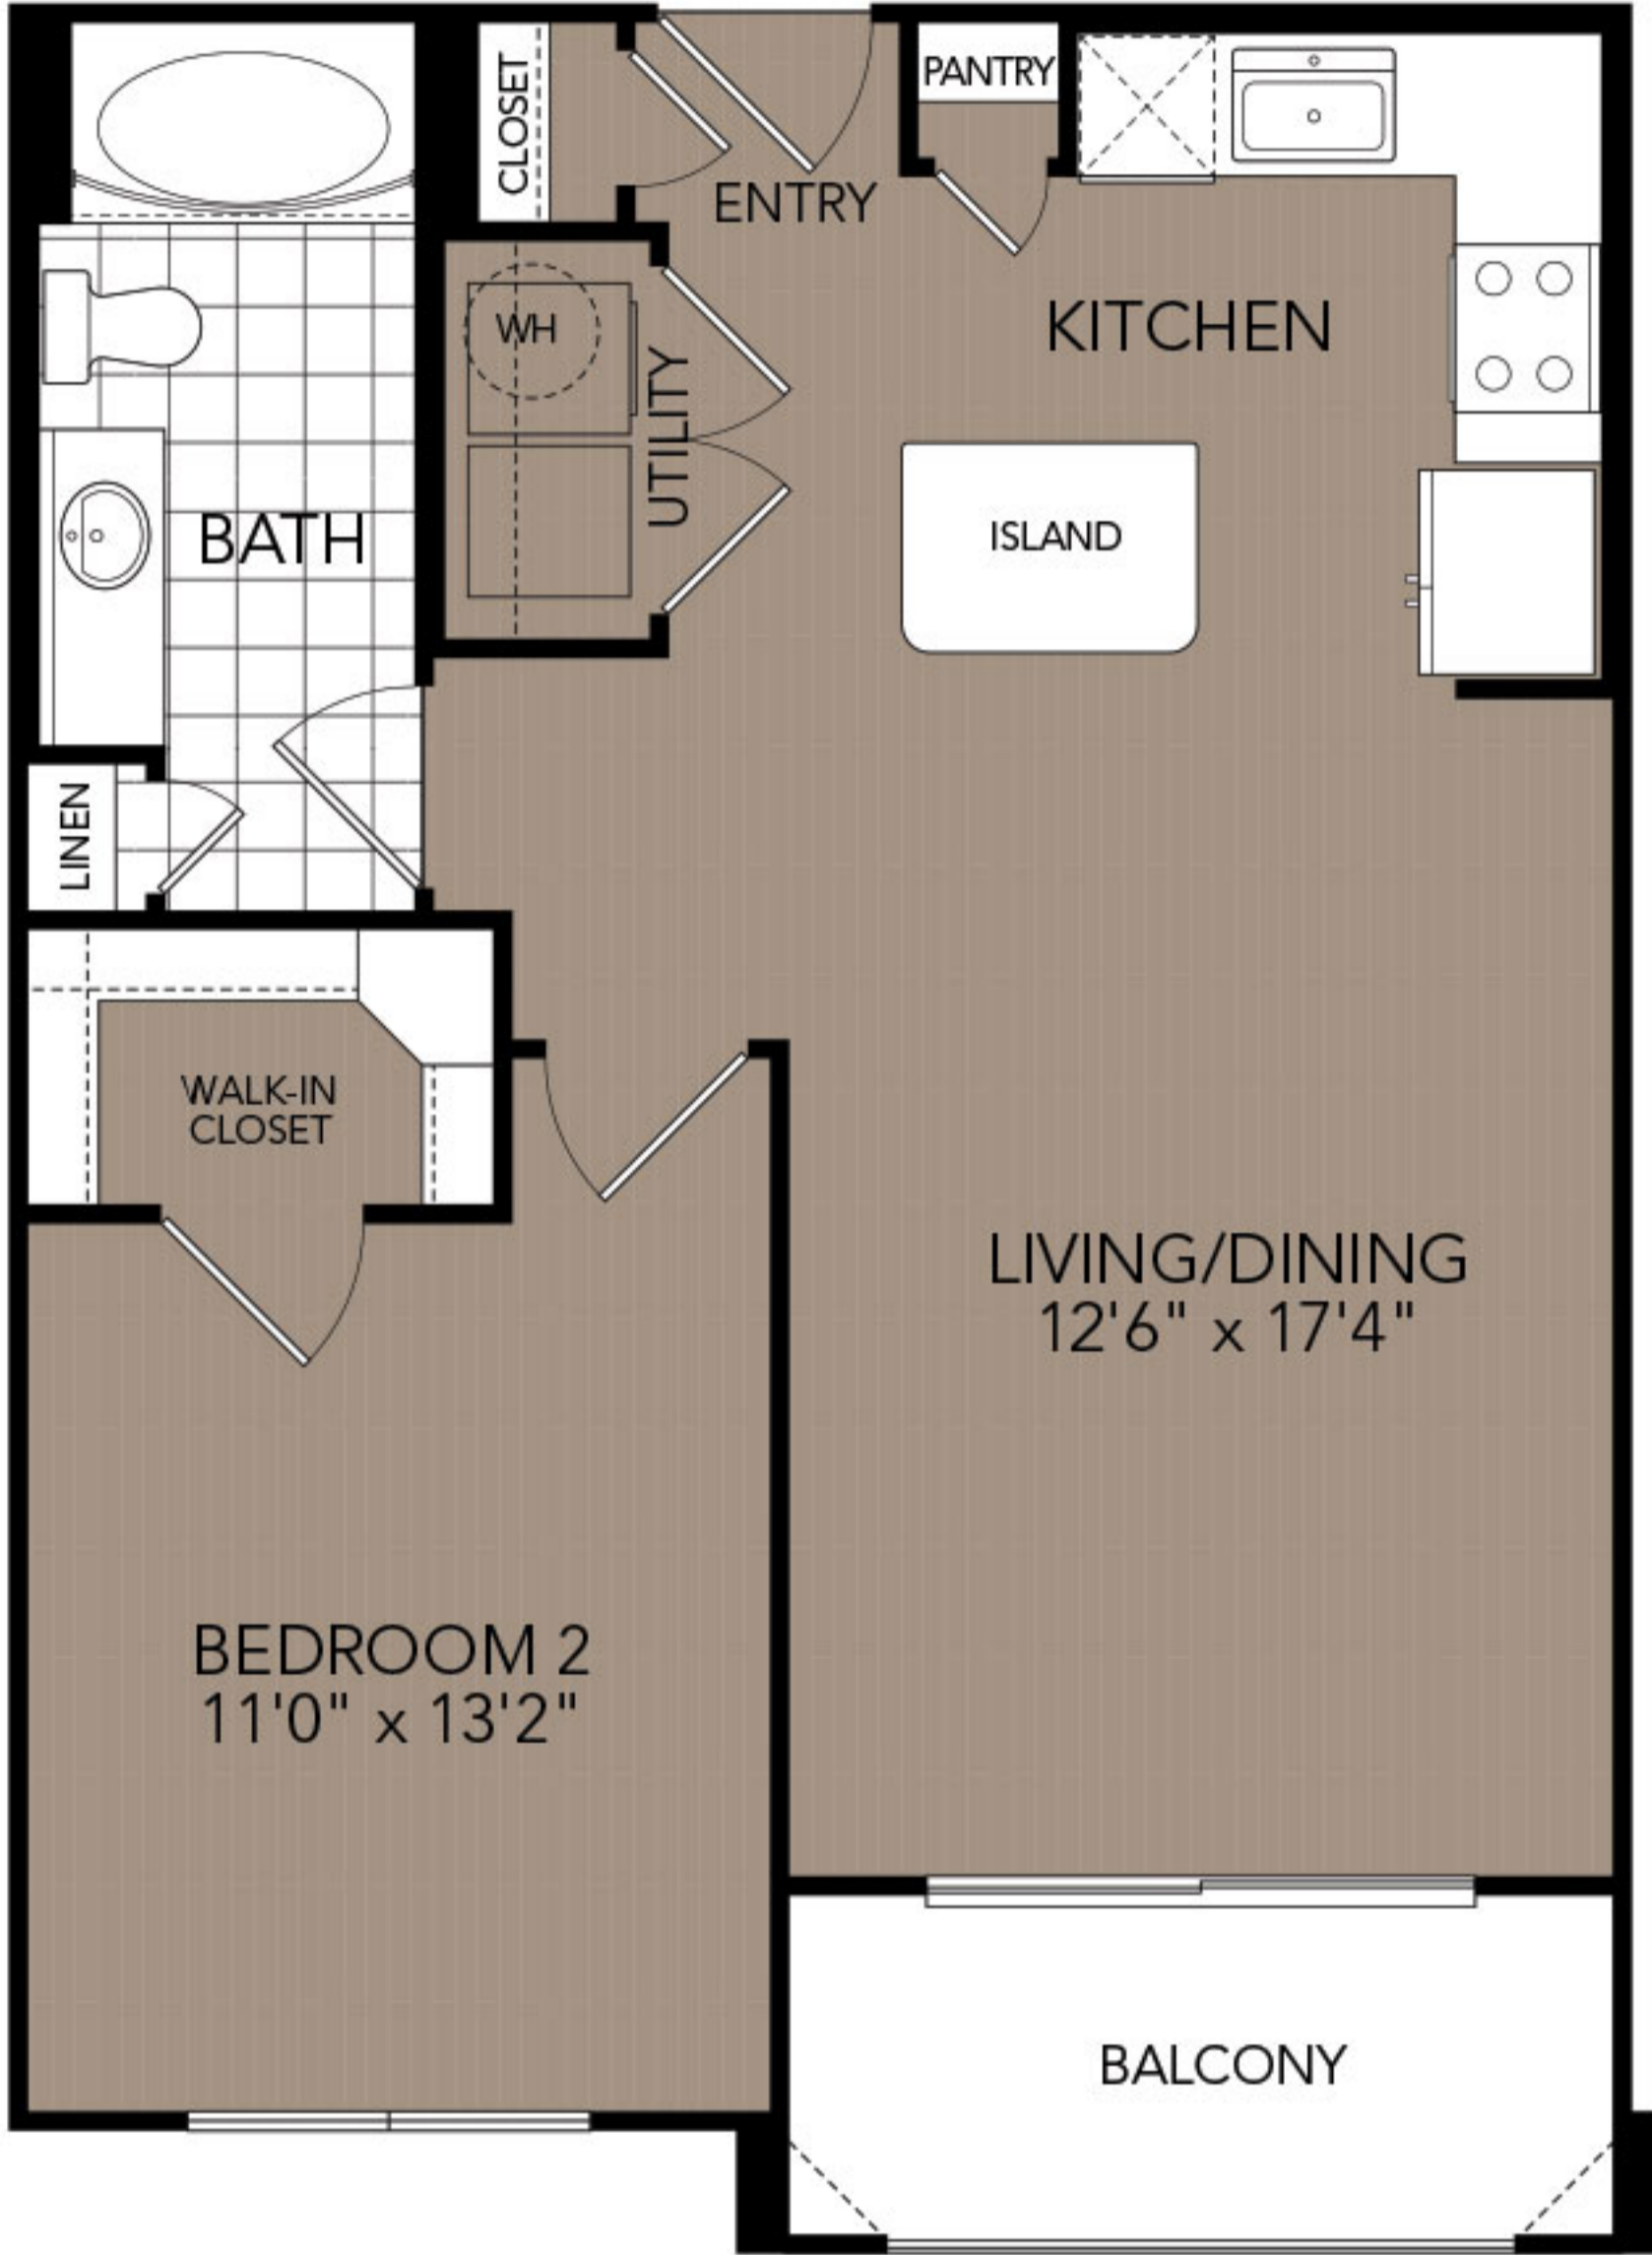

DOMAIN

WEST

A4

1 Bed	Amenities:	Rent:
1 Bath		Deposit:
723 Sq Ft		Fees:

Floor plans are artist's rendering. All dimensions are approximate. Actual product and specifications may vary in dimension or detail. Not all features are available in every apartment. Prices and availability are subject to change. Please see a representative for details.