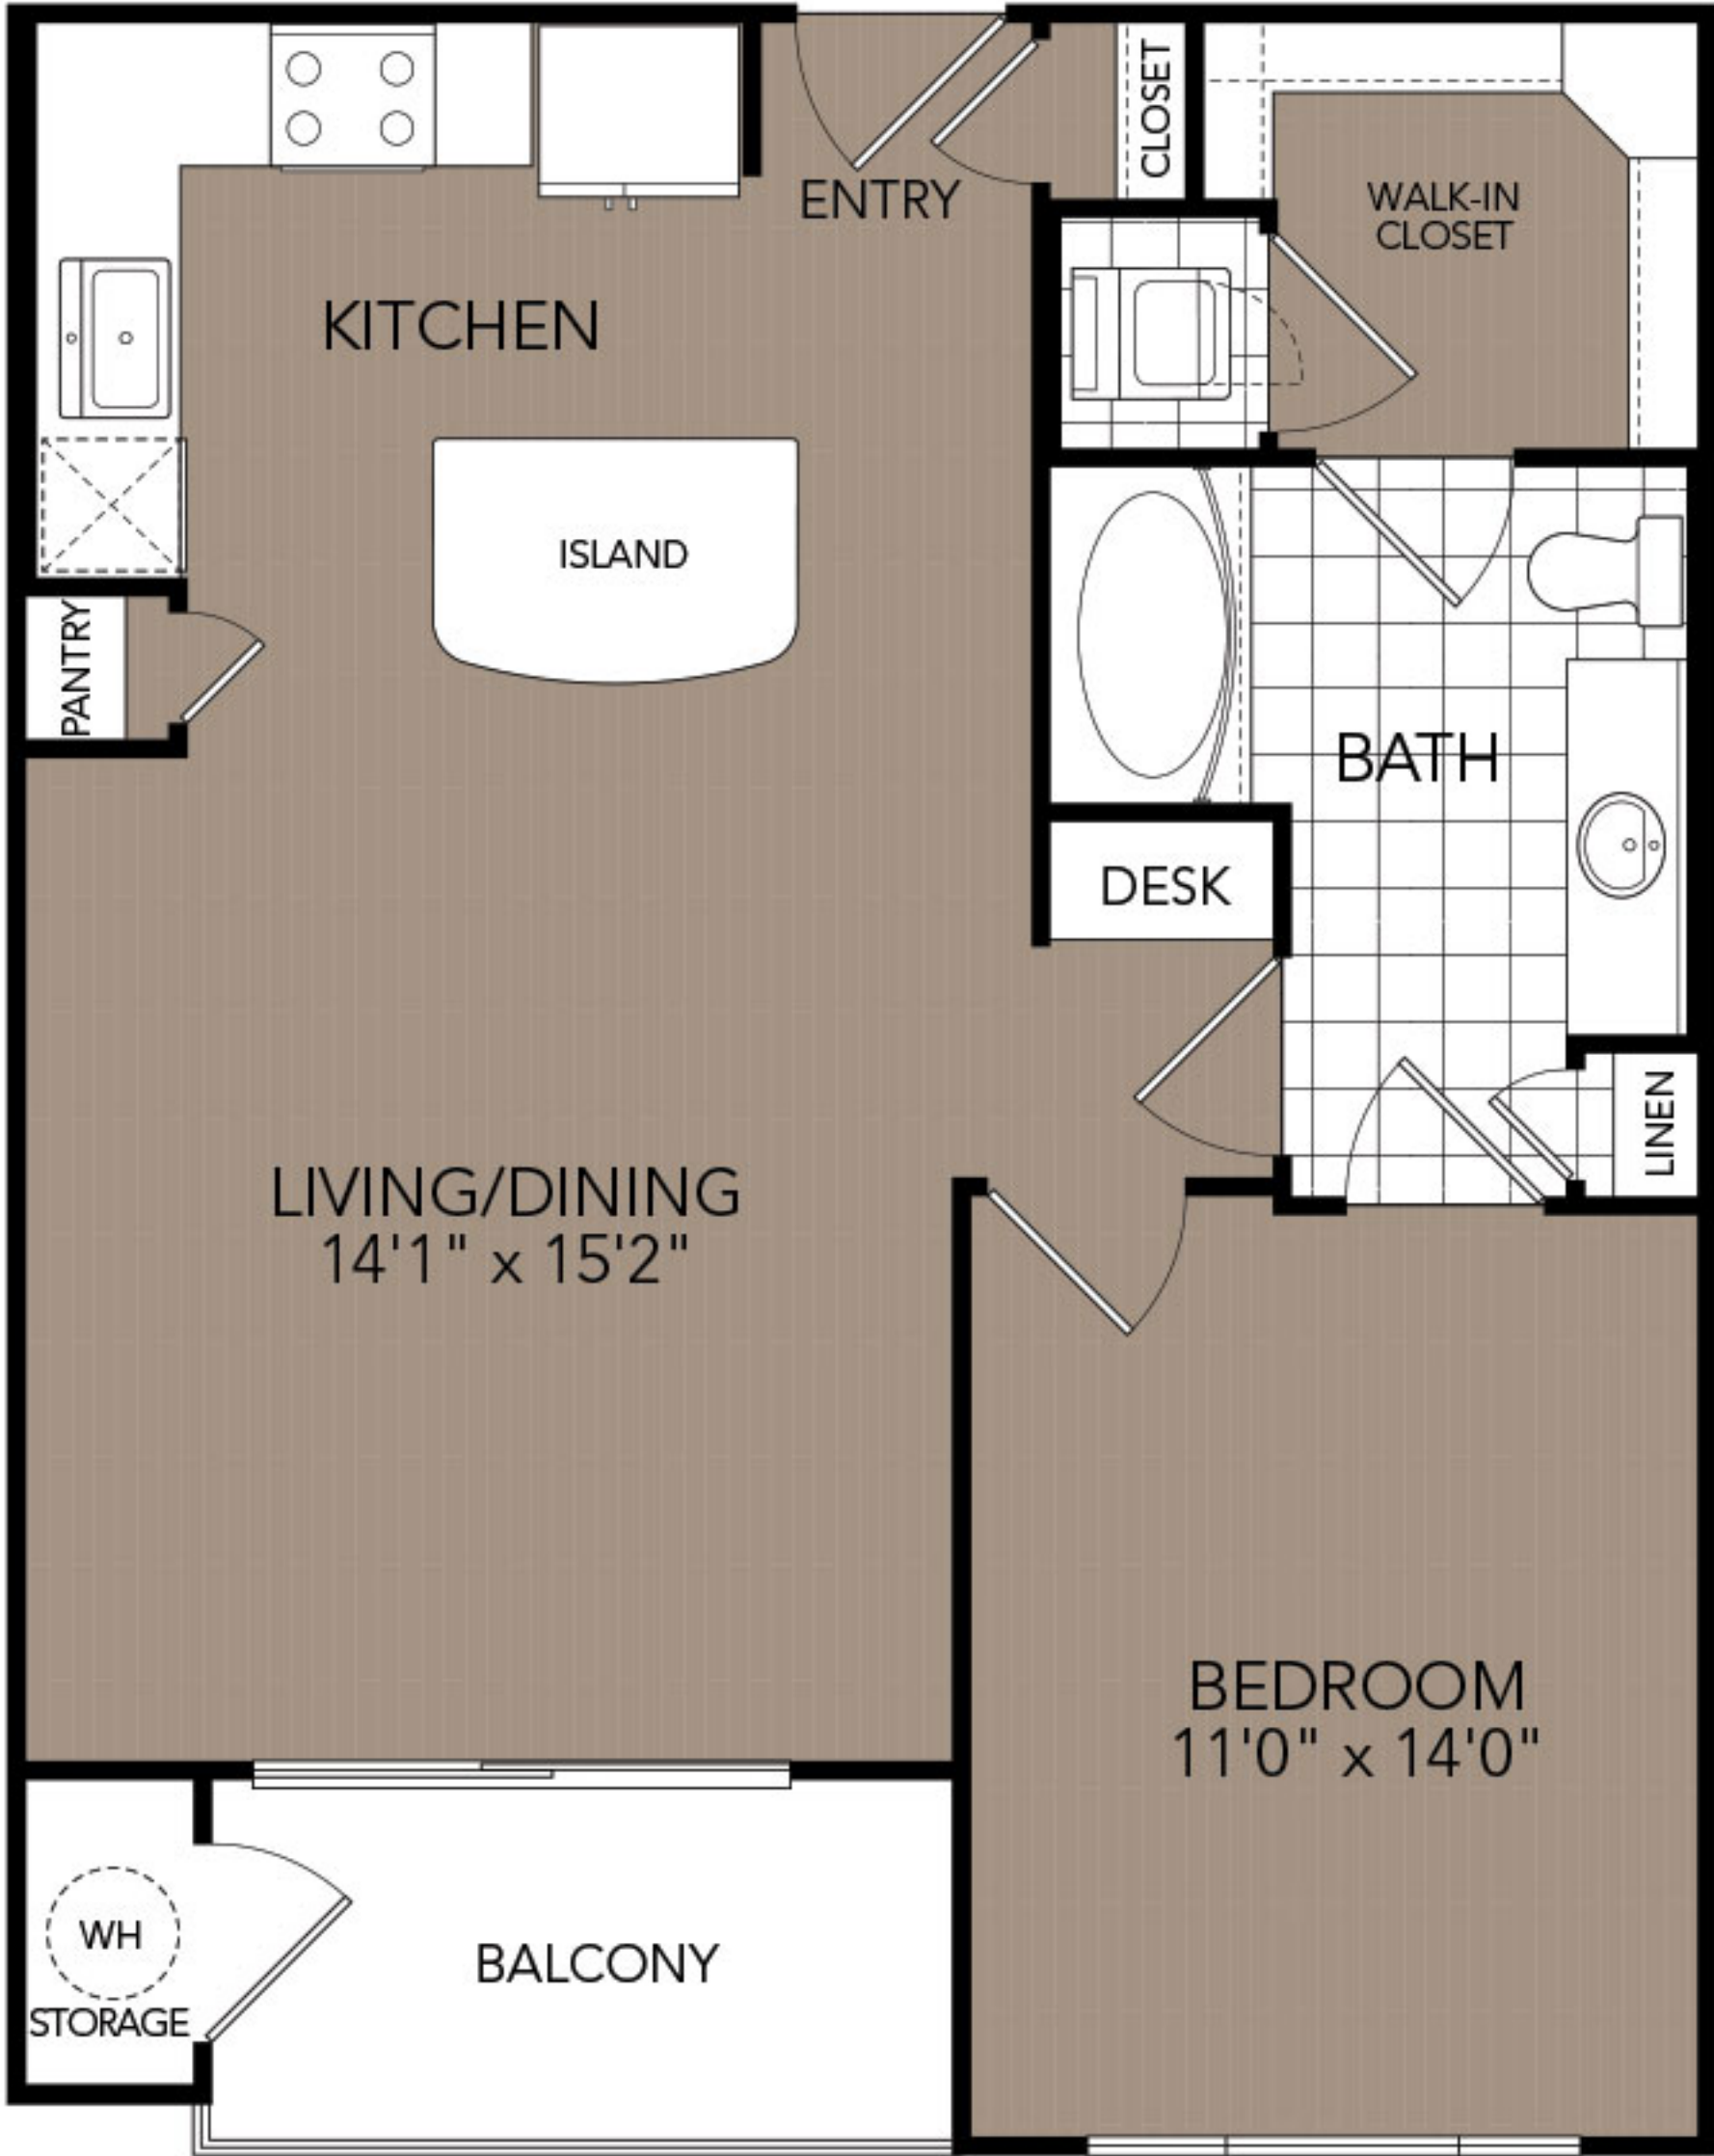

DOMAIN

WEST

A3

1 Bed	Amenities:	Rent:
1 Bath		Deposit:
768 Sq Ft		Fees:

Floor plans are artist's rendering. All dimensions are approximate. Actual product and specifications may vary in dimension or detail. Not all features are available in every apartment. Prices and availability are subject to change. Please see a representative for details.