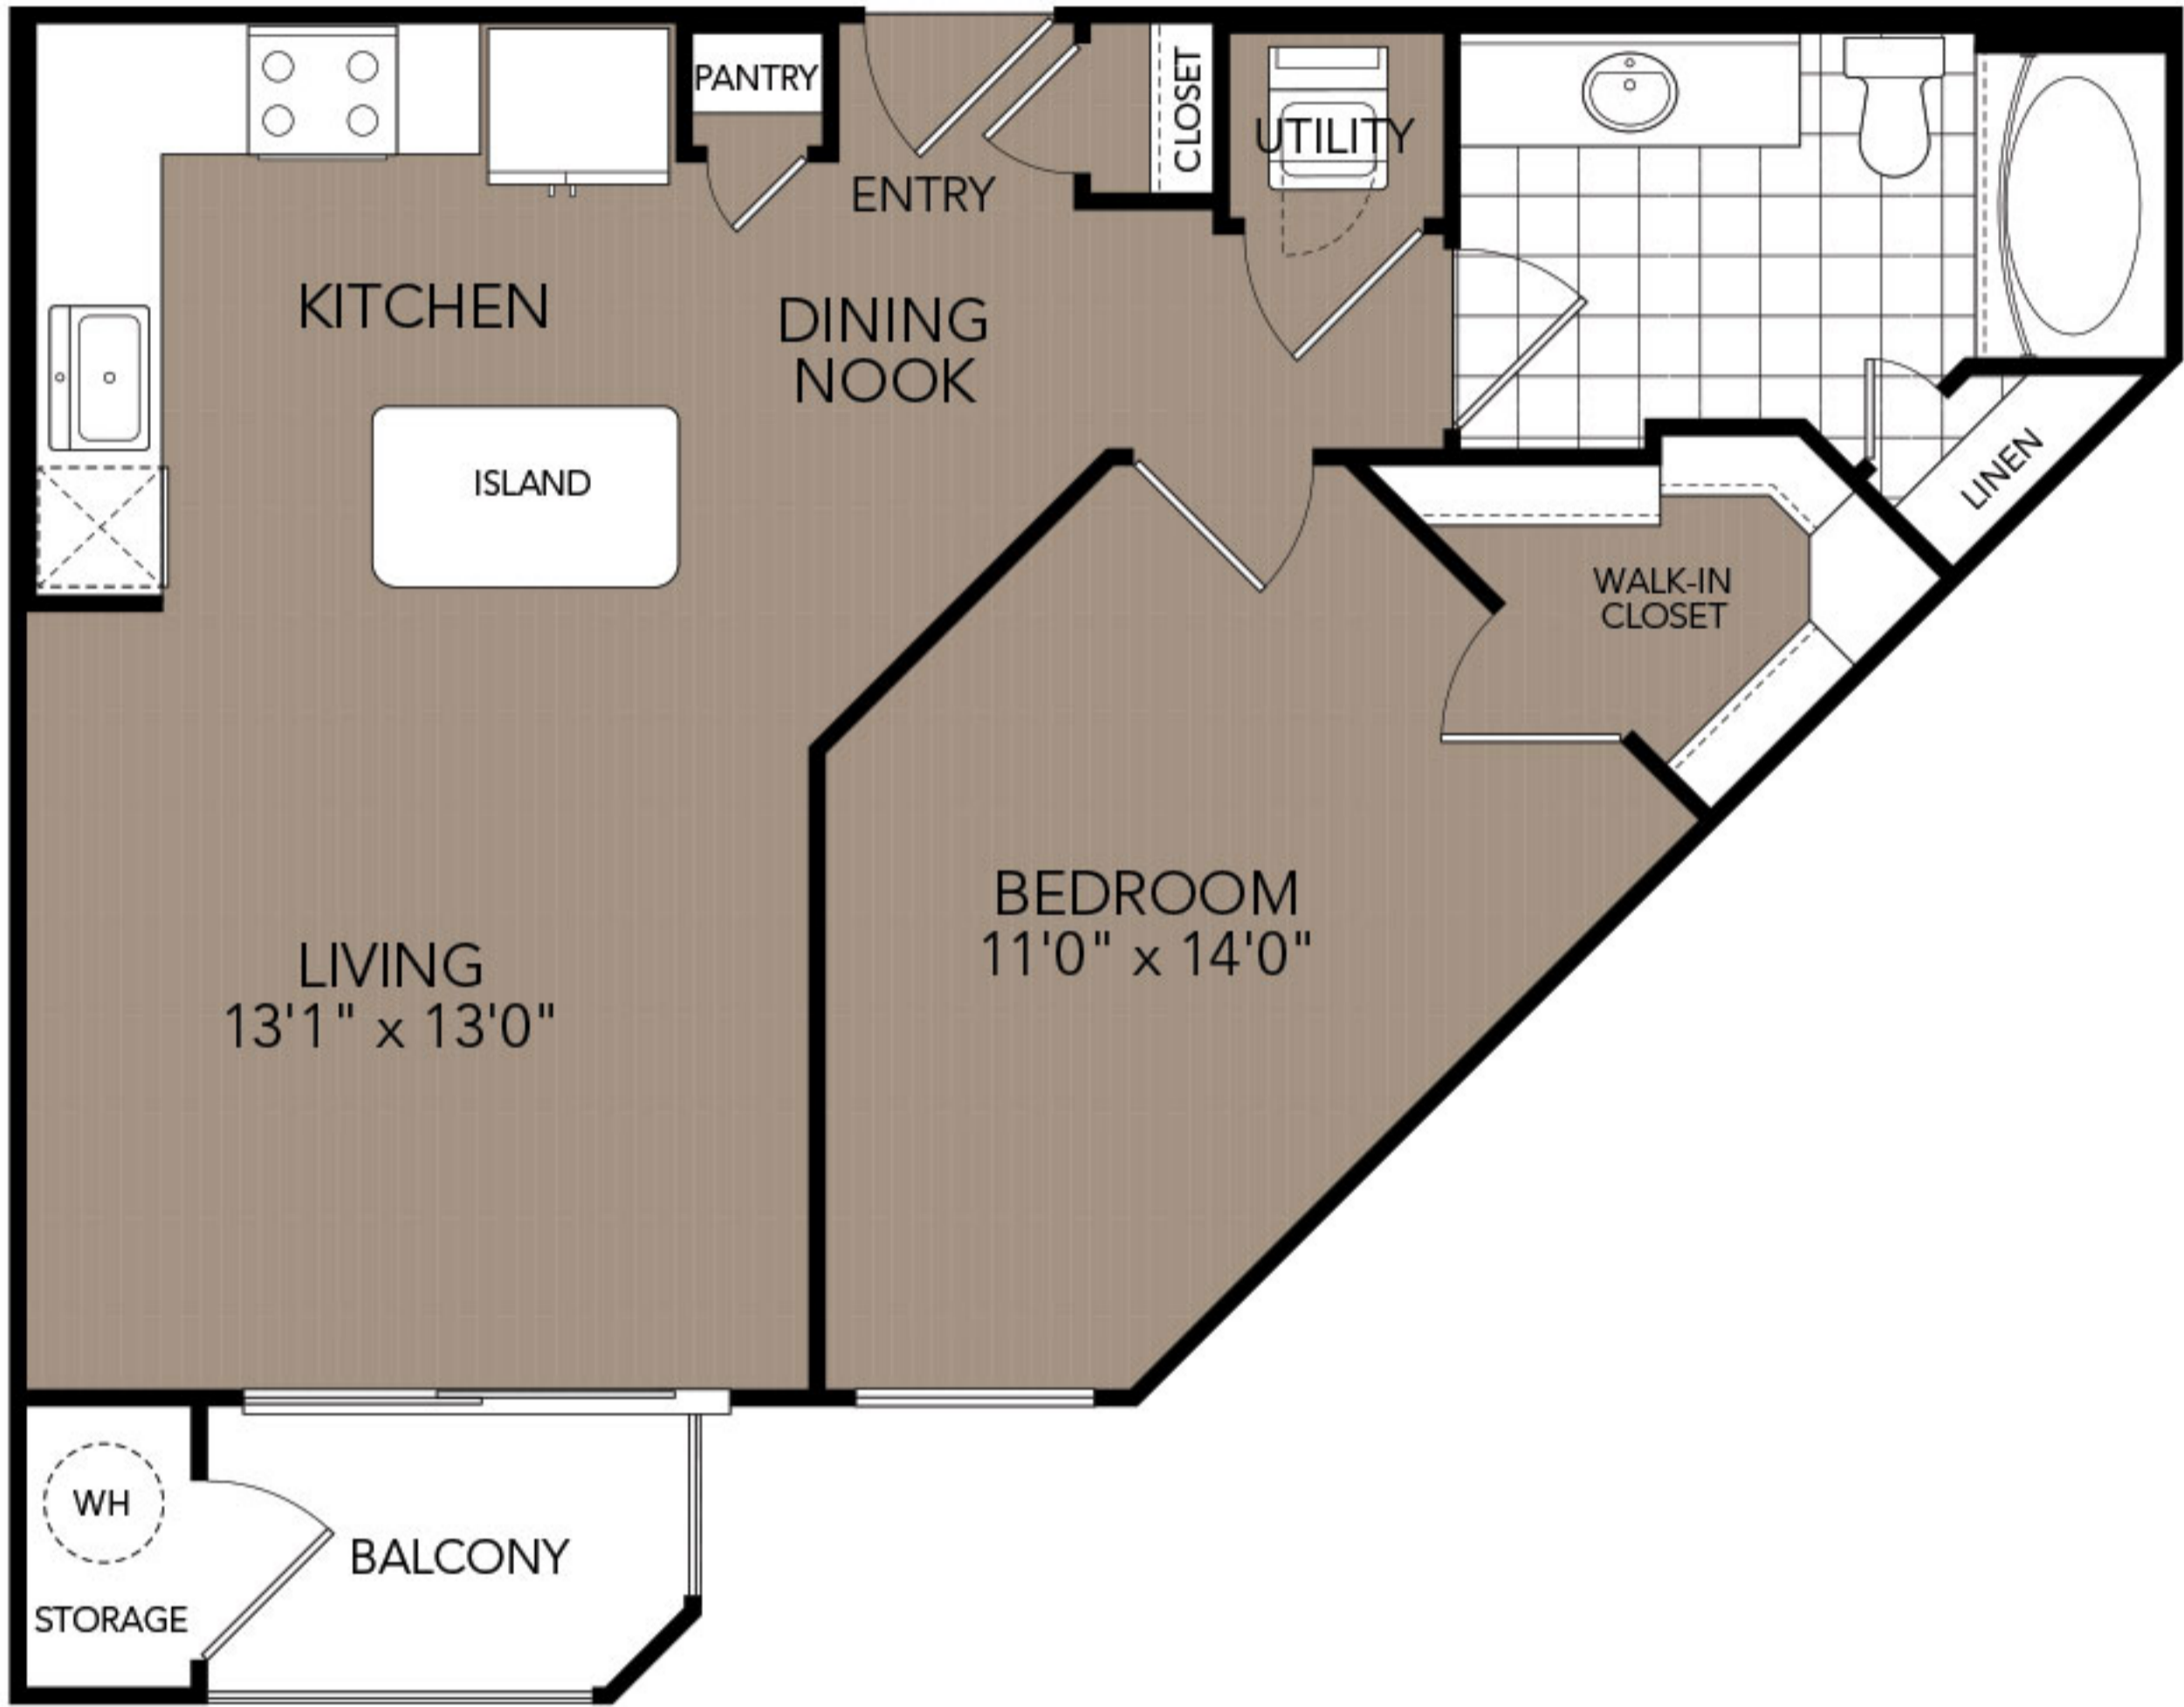

DOMAIN

WEST

A2

1 Bed	Amenities:	Rent:
1 Bath		Deposit:
704 Sq Ft		Fees:

Floor plans are artist's rendering. All dimensions are approximate. Actual product and specifications may vary in dimension or detail. Not all features are available in every apartment. Prices and availability are subject to change. Please see a representative for details.