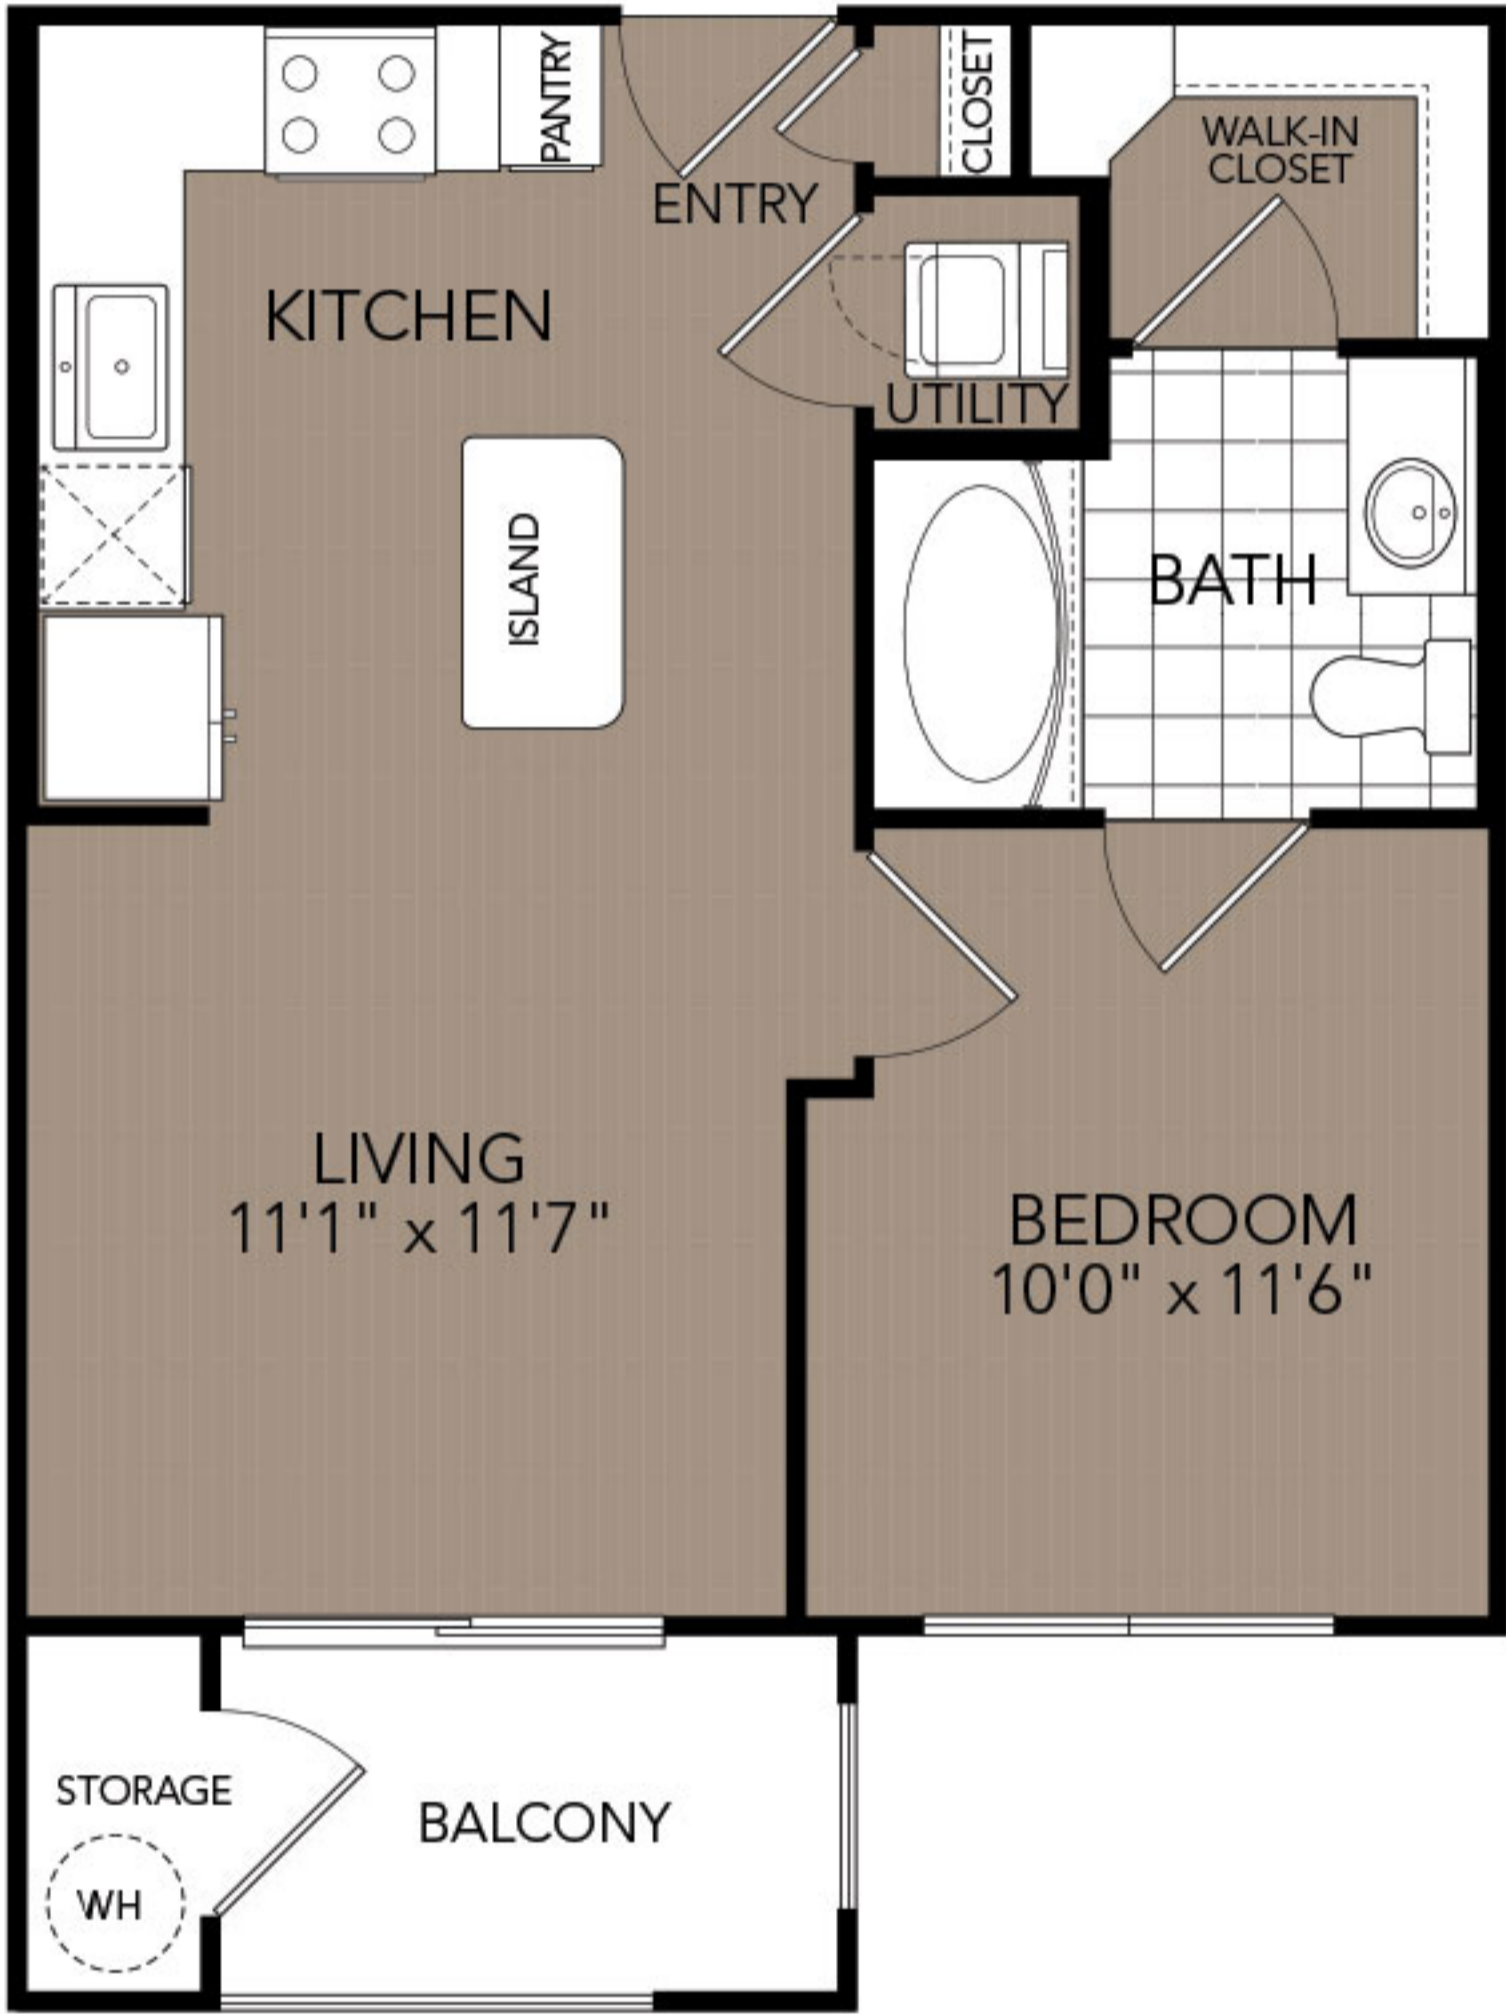

DOMAIN

WEST

A

1 Bed	Amenities:	Rent:
1 Bath		Deposit:
526 Sq Ft		Fees:

Floor plans are artist's rendering. All dimensions are approximate. Actual product and specifications may vary in dimension or detail. Not all features are available in every apartment. Prices and availability are subject to change. Please see a representative for details.